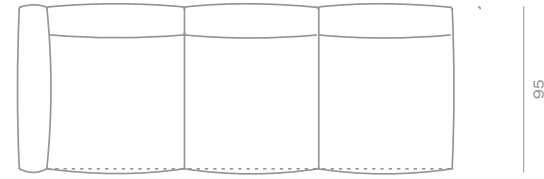

in-out Collection

Sofá Esq. 3P 270x95cm
3 Seater Sofa