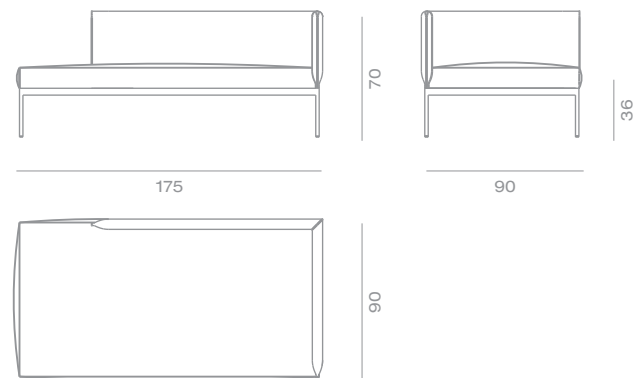

Chaise Longue Esquinera 175x90cm
Corner Chaise Longue