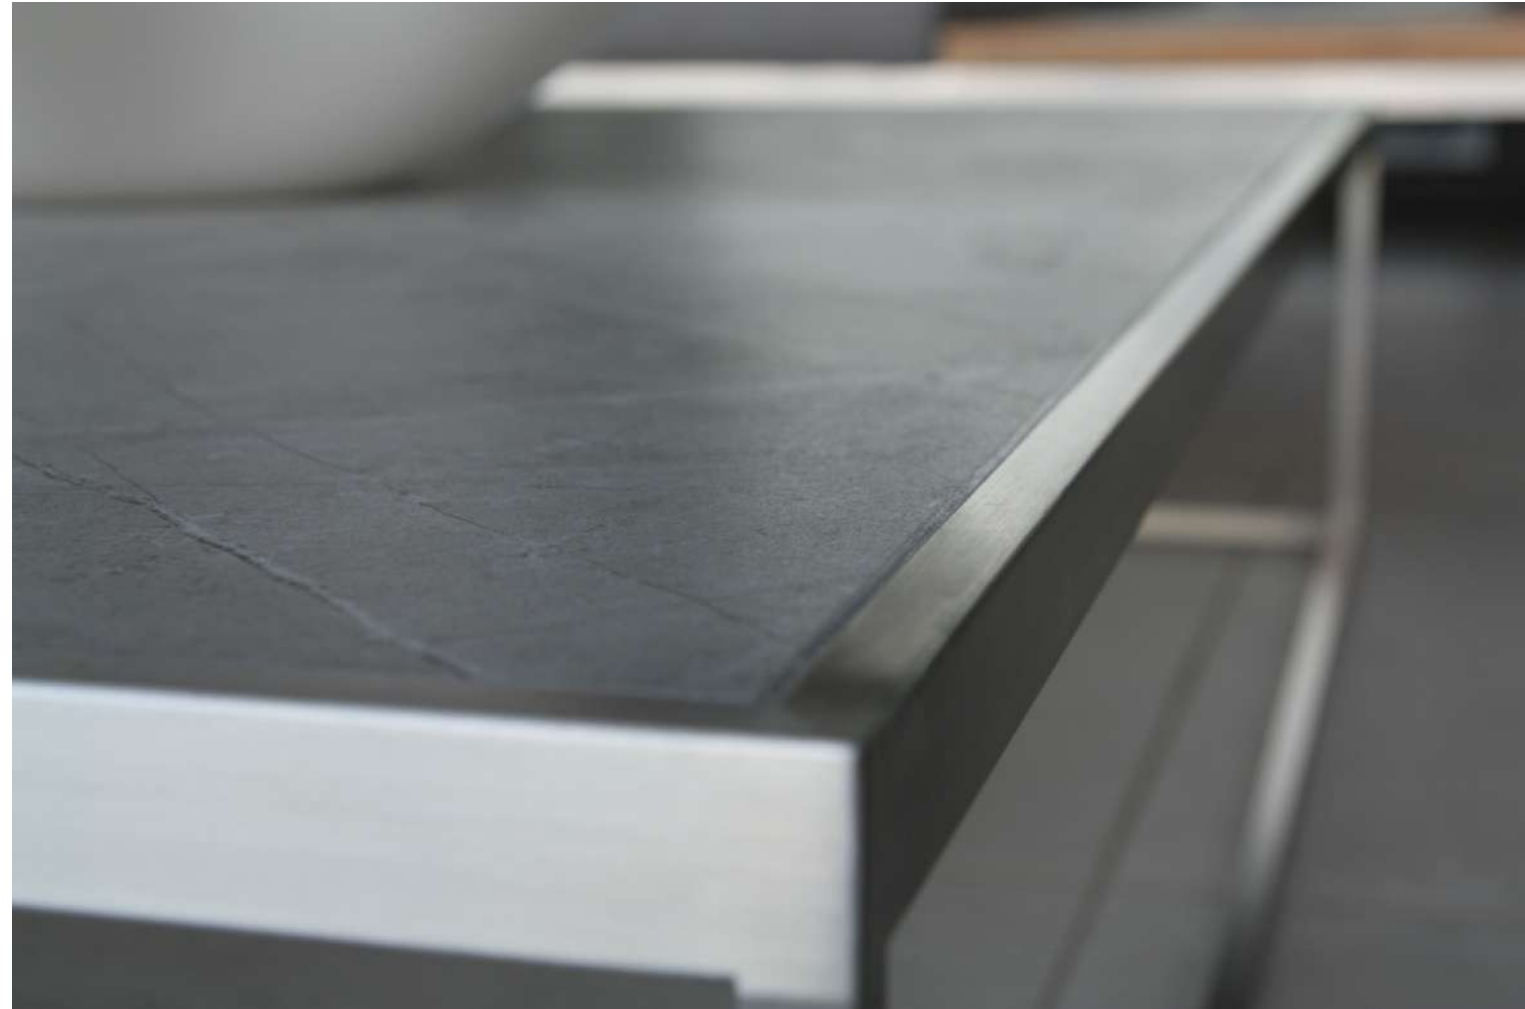

“Quien se maravilla de algo,
toma conciencia de algo maravilloso.”

“Who marvels at something,
takes note of something wonderful.”

M.C. Escher.