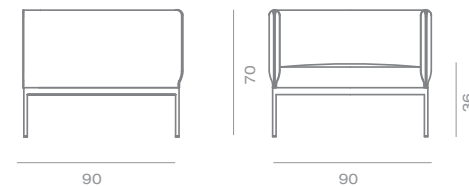

Sofá Central 135x90cm
Central Sofa

Sofá 2pl 135x90cm
2 Seater Sofa