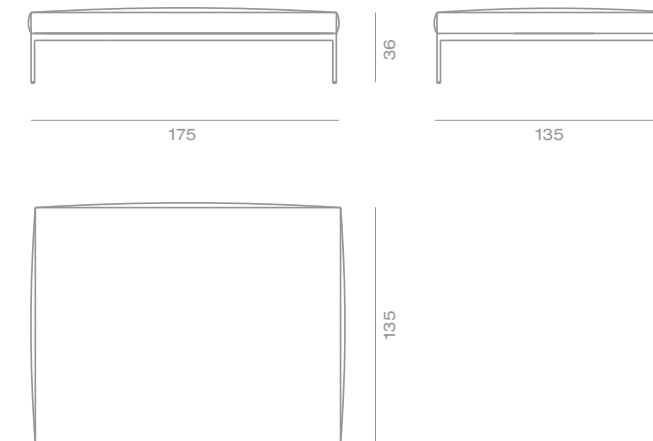

Puff Rectangular 175x135cm
Rectangular Puff