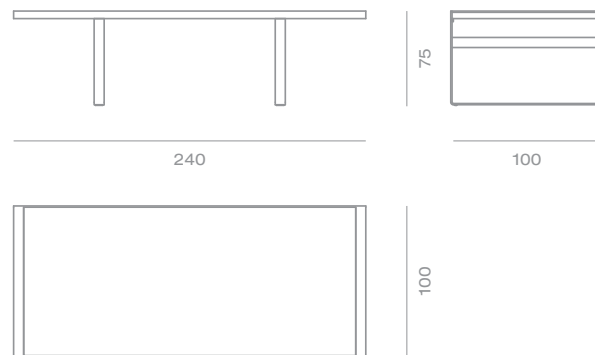

kaleido Collection

Estructura: aluminio
Tapa Mesa: Vidrio Templado
Serigrafiado

Frame: Aluminum
Top Table: Tempered Glass
Screen Printed

Mesa Comedor 240x100cm*
Dinning Table