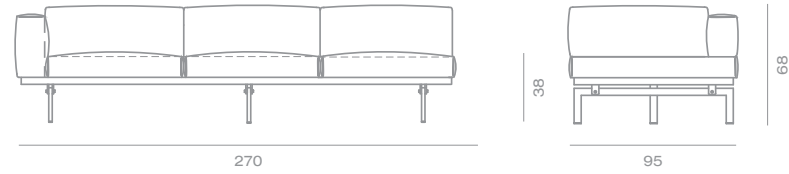

in-out Collection

Sofá Esq. 3P 270x95cm
3 Seater Sofa