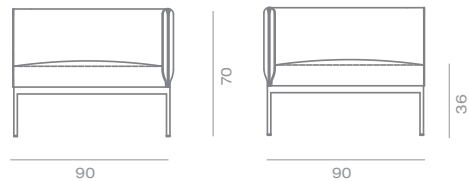

Sofá Central 135x90cm
Central Sofa

Sofá 2pl 135x90cm
2 Seater Sofa