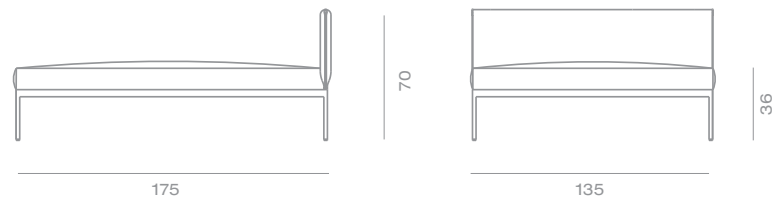

link XXL Collection

Chaise Longue Central 175x135cm
Central Chaise Longue