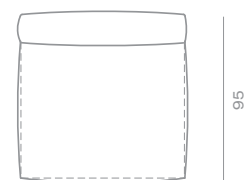

Sofá Central 1P 95x95cm
Central Sofa