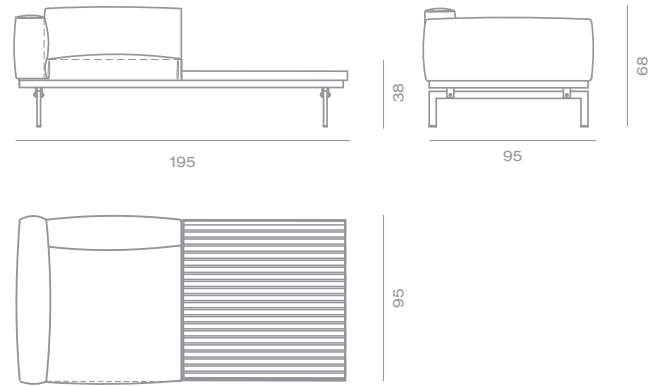

Sofá Esq. + Mesa Terminal Madera 2P 195x95cm
Corner Sofa + Wood Terminal 2P