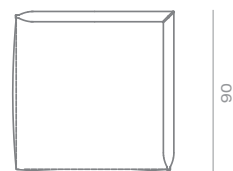

Sofá Central 135x90cm
Central Sofa

Sofá 2pl 135x90cm
2 Seater Sofa