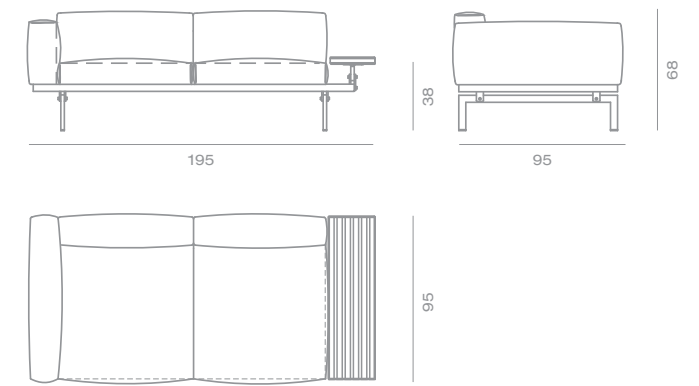

Sofá Esq. + Mesa Terminal Madera 2P 195x95cm
Corner Sofa + Wood Terminal 2P