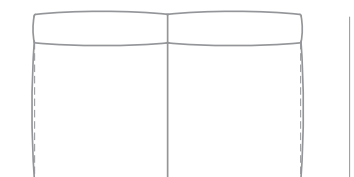

Sofá Central 2P 155x95cm
Central Sofa 2P